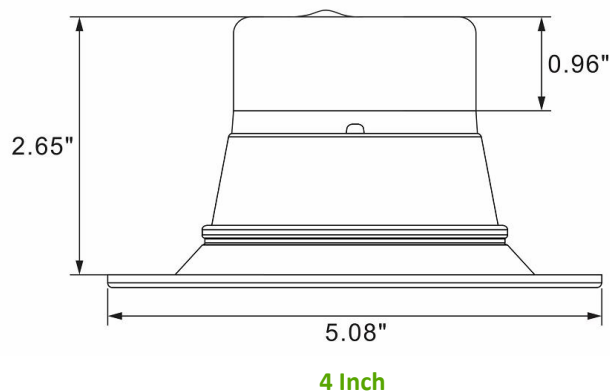

DESCRIPTION

- 3 Colors in 1 light
- Select CCT by switch
- 80% energy saving to incandescent/halogen bulbs
- Fits most 4/5/6 inch cans
- Instant on
- Suitable for Damp Locations
- Compatible with most dimmers down to 5%
- No tools required for installation

SPECIFICATION

- Housing Material: Aluminum
- Finish: Architectural White
- Mounting: Recessed Downlight Retrofit
- Input Voltage: 120V, 50/60 Hz
- Power Factor: >0.9
- Wattage : 8W/12W/15W
- CCT Options: Any 3 colors within 2700K/3000K/3500K/4000K/5000K
- Efficacy: 75lm/W
- CRI: >90
- Dim: Triac dimmable
- IP Rank: IP40
- Base : E26/GU24
- Lifetime : 50,000 hours

CERTIFICATES

- Title 24
- Energy Star
- ETL

Size	Model	Watts	Color	Lumen	Equivalent	Base
4 inch	4CT08###/##/##LR	8W	##/##/## denotes any 3 CCT within: 2700K, 3000K, 3500K, 4000K, 5000K	600lm	50W/65W	E26/GU24
5/6 inch	6CT12###/##/##LR	12W		900lm	85W/100W	E26/GU24
	6CT15###/##/##LR	15W		1,125lm	120W	E26/GU24