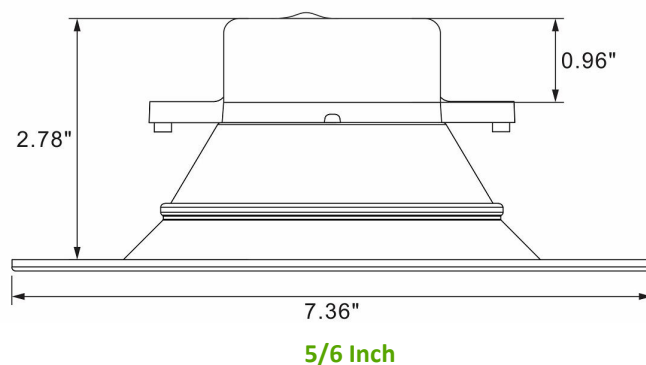

DESCRIPTION

- 3 Colors in 1 light
- Select CCT by switch
- 80% energy saving to incandescent/halogen bulbs
- Fits most 4/5/6 inch cans
- Instant on
- Suitable for Damp Locations
- Compatible with most dimmers down to 5%
- No tools required for installation

SPECIFICATION

- Housing Material: Aluminum
- Finish: Architectural White
- Mounting: Recessed Downlight Retrofit
- Input Voltage: 120V, 50/60 Hz
- Power Factor: >0.9
- Wattage : 8W/12W/15W
- CCT Options: Any 3 colors within 2700K/3000K/3500K/4000K/5000K
- Efficacy: 75lm/W
- CRI: >90
- Dim: Triac dimmable
- IP Rank: IP40
- Base : E26/GU24
- Lifetime : 50,000 hours

CERTIFICATES

- Title 24
- Energy Star
- ETL

Size	Model	Watts	Color	Lumen	Equivalent	Base
4 inch	4CT08###/##/##LR	8W	##/##/## denotes any 3 CCT within: 2700K, 3000K, 3500K, 4000K, 5000K	600lm	50W/65W	E26/GU24
5/6 inch	6CT12###/##/##LR	12W		900lm	85W/100W	E26/GU24
	6CT15###/##/##LR	15W		1,125lm	120W	E26/GU24